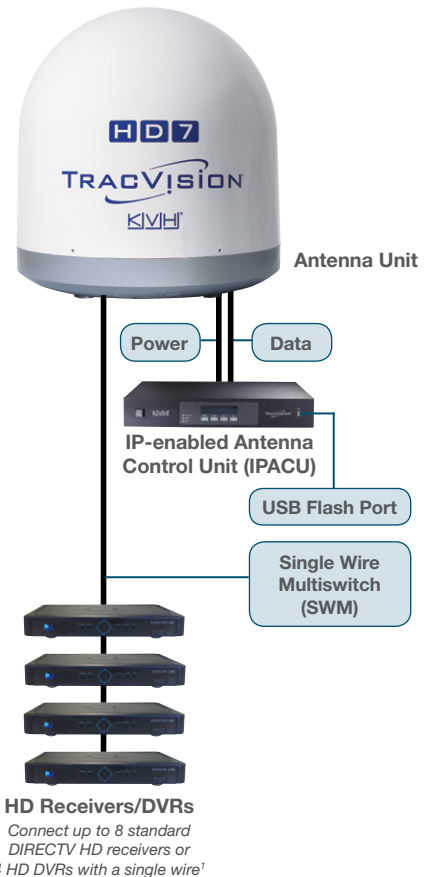

TracVision HD7 Specifications	
Satellite Coverage Regions³	North, Central⁴, and South America⁴
Antenna Dish Diameter	60 cm (24")
Antenna Unit Diameter x Height	66.3 cm x 69.6 cm (26.1" x 27.4")
Antenna Unit Weight	27.7 kg (61 lbs)
Minimum EIRP⁵	46 dBW (Ku-band) 47 dBW (Ka-band)
LNB Types Available	DIRECTV Circular Ka/Ku/Ka-band; optional Tri-Americas
Tracking Technology	Multi-axis High-Performance (HP™) tracking
User Interface	Internet Protocol-enabled Antenna Control Unit (IPACU)
System Power	100-250 VAC 60 watts nominal 70 watts peak
Warranty⁶	2-year parts, 1-year labor

¹ With DIRECTV Genie, only 3 additional standard DIRECTV HD receivers or 1 HD DVR may be added. To add more receivers, a SWM expansion kit is available as an accessory.

² Requires Tri-Americas LNB option.

³ For details, visit www.kvh.com/footprint.

⁴ Requires region-specific LNB, receiver, and service.

⁵ Minimum EIRP values are average approximate figures that may vary according to actual transponder frequency and location.

⁶ Unless subject to in-country regulations.

KVH Industries A/S
EMEA Headquarters
Kokkedal, Denmark
Tel: +45.45.160.180 Fax: +45.45.160.181
Email: info@emea.kvh.com

KVH Industries, Inc.
World Headquarters
Middletown, RI U.S.A.
Tel: +1.401.847.3327 Fax: +1.401.849.0045
Email: info@kvh.com

KVH Industries Pte Ltd.
Asia-Pacific Headquarters
Singapore
Tel: +65.6513.0290 Fax: +65.6472.3469
Email: info@apac.kvh.com