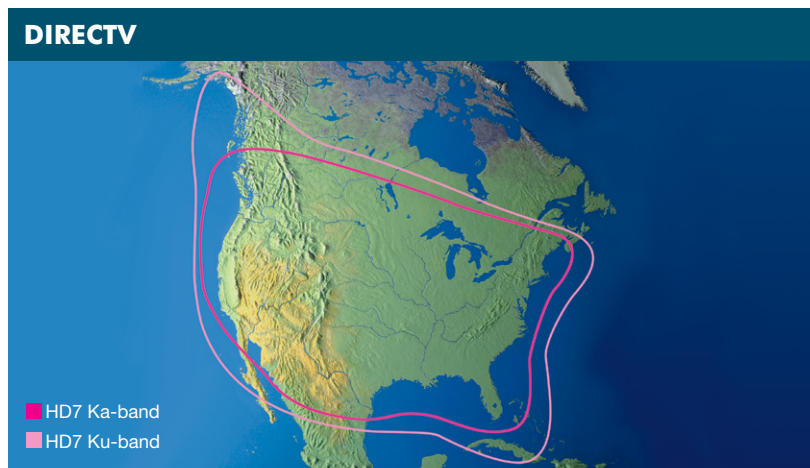

Let your crew enjoy different programs on different TVs – at the same time

Let everyone enjoy their downtime with the programming they want to watch using KVH's Single Wire Multiswitch (SWM) – install up to 8 standard HD receivers or 4 HD DVRs¹ with a single RF cable. Now everyone onboard can watch their favorite DIRECTV HD programming whenever it's convenient for them – and for you. Need more? Take advantage of KVH's SWM expansion kit and quadruple the number of HD receivers you can use with a single TracVision HD7 antenna.

Travel among the Americas and never change your LNB with KVH's Tri-Americas® LNB option

If your crews travel throughout the Americas, check out KVH's exclusive Tri-Americas LNB for the TracVision HD7 for the ultimate convenience. Never change antenna hardware again – the optional Tri-Americas LNB makes moving between DIRECTV HD and DIRECTV Latin America as easy as flipping a switch.

TracVision HD7 coverage maps

Need coverage farther offshore? Visit www.tracvision.com to see KVH's full TracVision product line providing satellite TV almost anywhere you travel.

For up-to-date coverage map details, please visit www.kvh.com/footprint